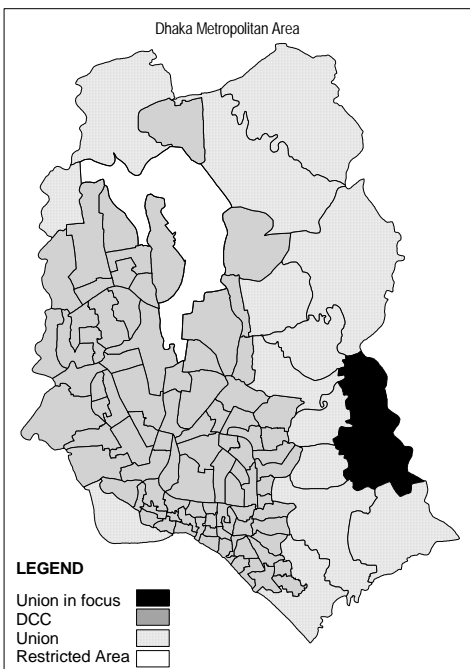

90°28' E

90°30' E

SLUMS IN BANGLADESH CITIES, 2005

Dhaka Metropolitan Area

(DCC Plus Unions within DMA)

UNION 110 : DEMRA

23°46' N

23°46' N

23°44' N

23°44' N

LEGEND

- Union in focus
- DCC
- Union
- Restricted Area

LEGEND

- Union Boundary
- Mouza Boundary
- Road
- Rail Line
- Slum Cluster

Prepared by
 Centre for Urban Studies (CUS), Dhaka

With
 MEASURE Evaluation, Carolina Population Center
 University of North Carolina at Chapel Hill.

With
 National Institute of Population Research and Training

Funded by
 United States Agency for International Development

90°28' E

90°30' E