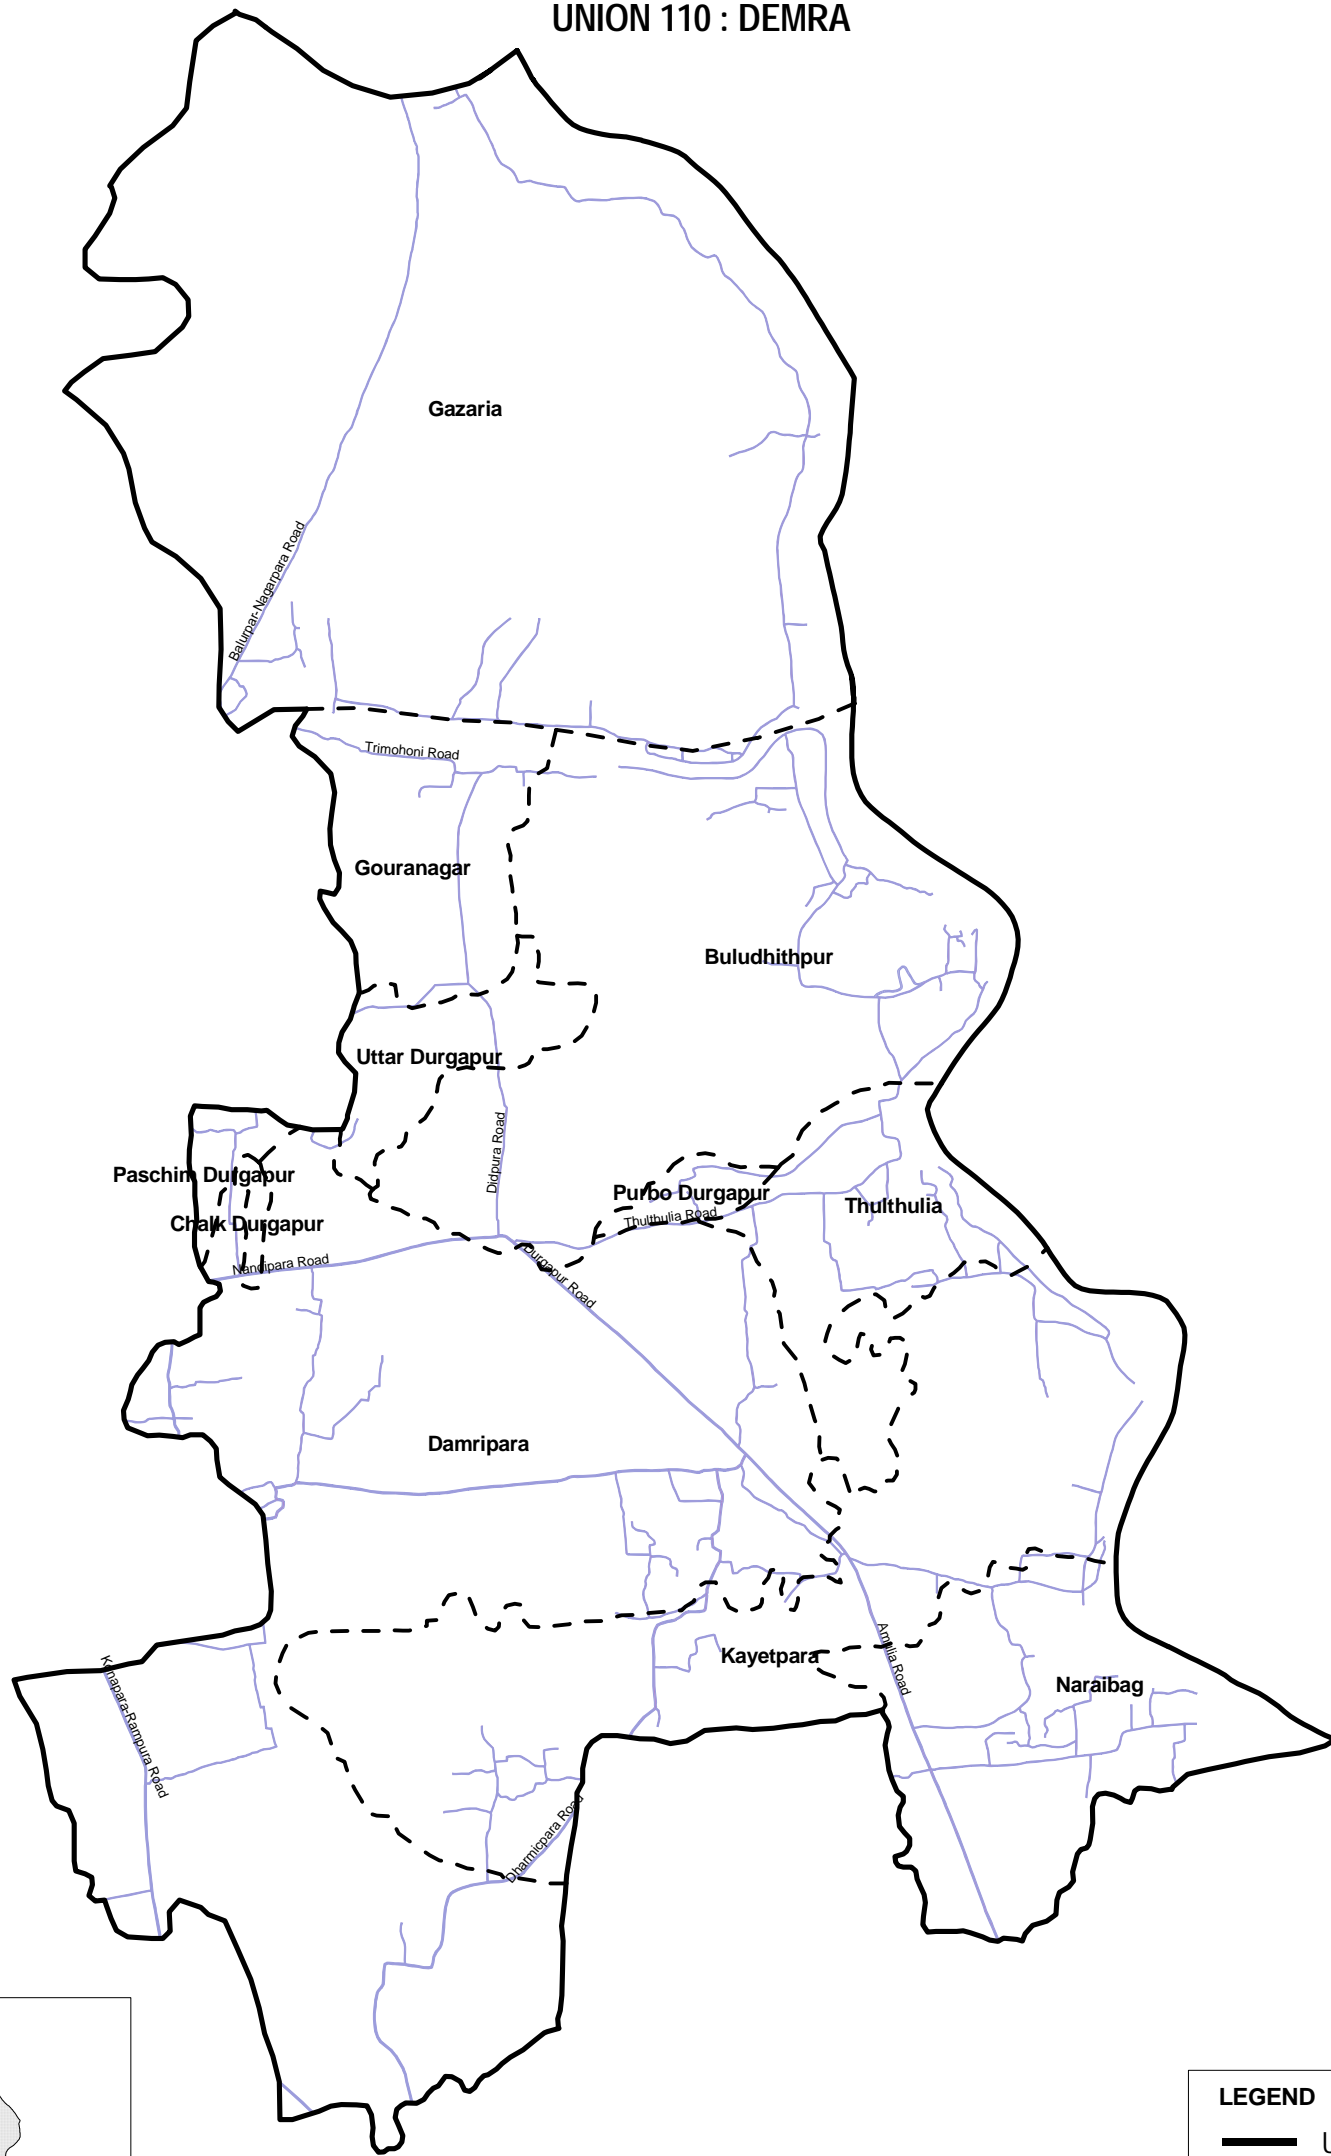

90°28' E

90°30' E

SLUMS IN BANGLADESH CITIES, 2005

Dhaka Metropolitan Area

(DCC Plus Unions within DMA)

UNION 110 : DEMRA

23°46' N

23°46' N

23°44' N

23°44' N

LEGEND

- Union in focus
- DCC
- Union
- Restricted Area

LEGEND

- Union Boundary
- Mouza Boundary
- Road
- Rail Line
- Slum Cluster

Prepared by
 Centre for Urban Studies (CUS), Dhaka

With
 MEASURE Evaluation, Carolina Population Center
 University of North Carolina at Chapel Hill.

With
 National Institute of Population Research and Training

Funded by
 United States Agency for International Development

90°28' E

90°30' E