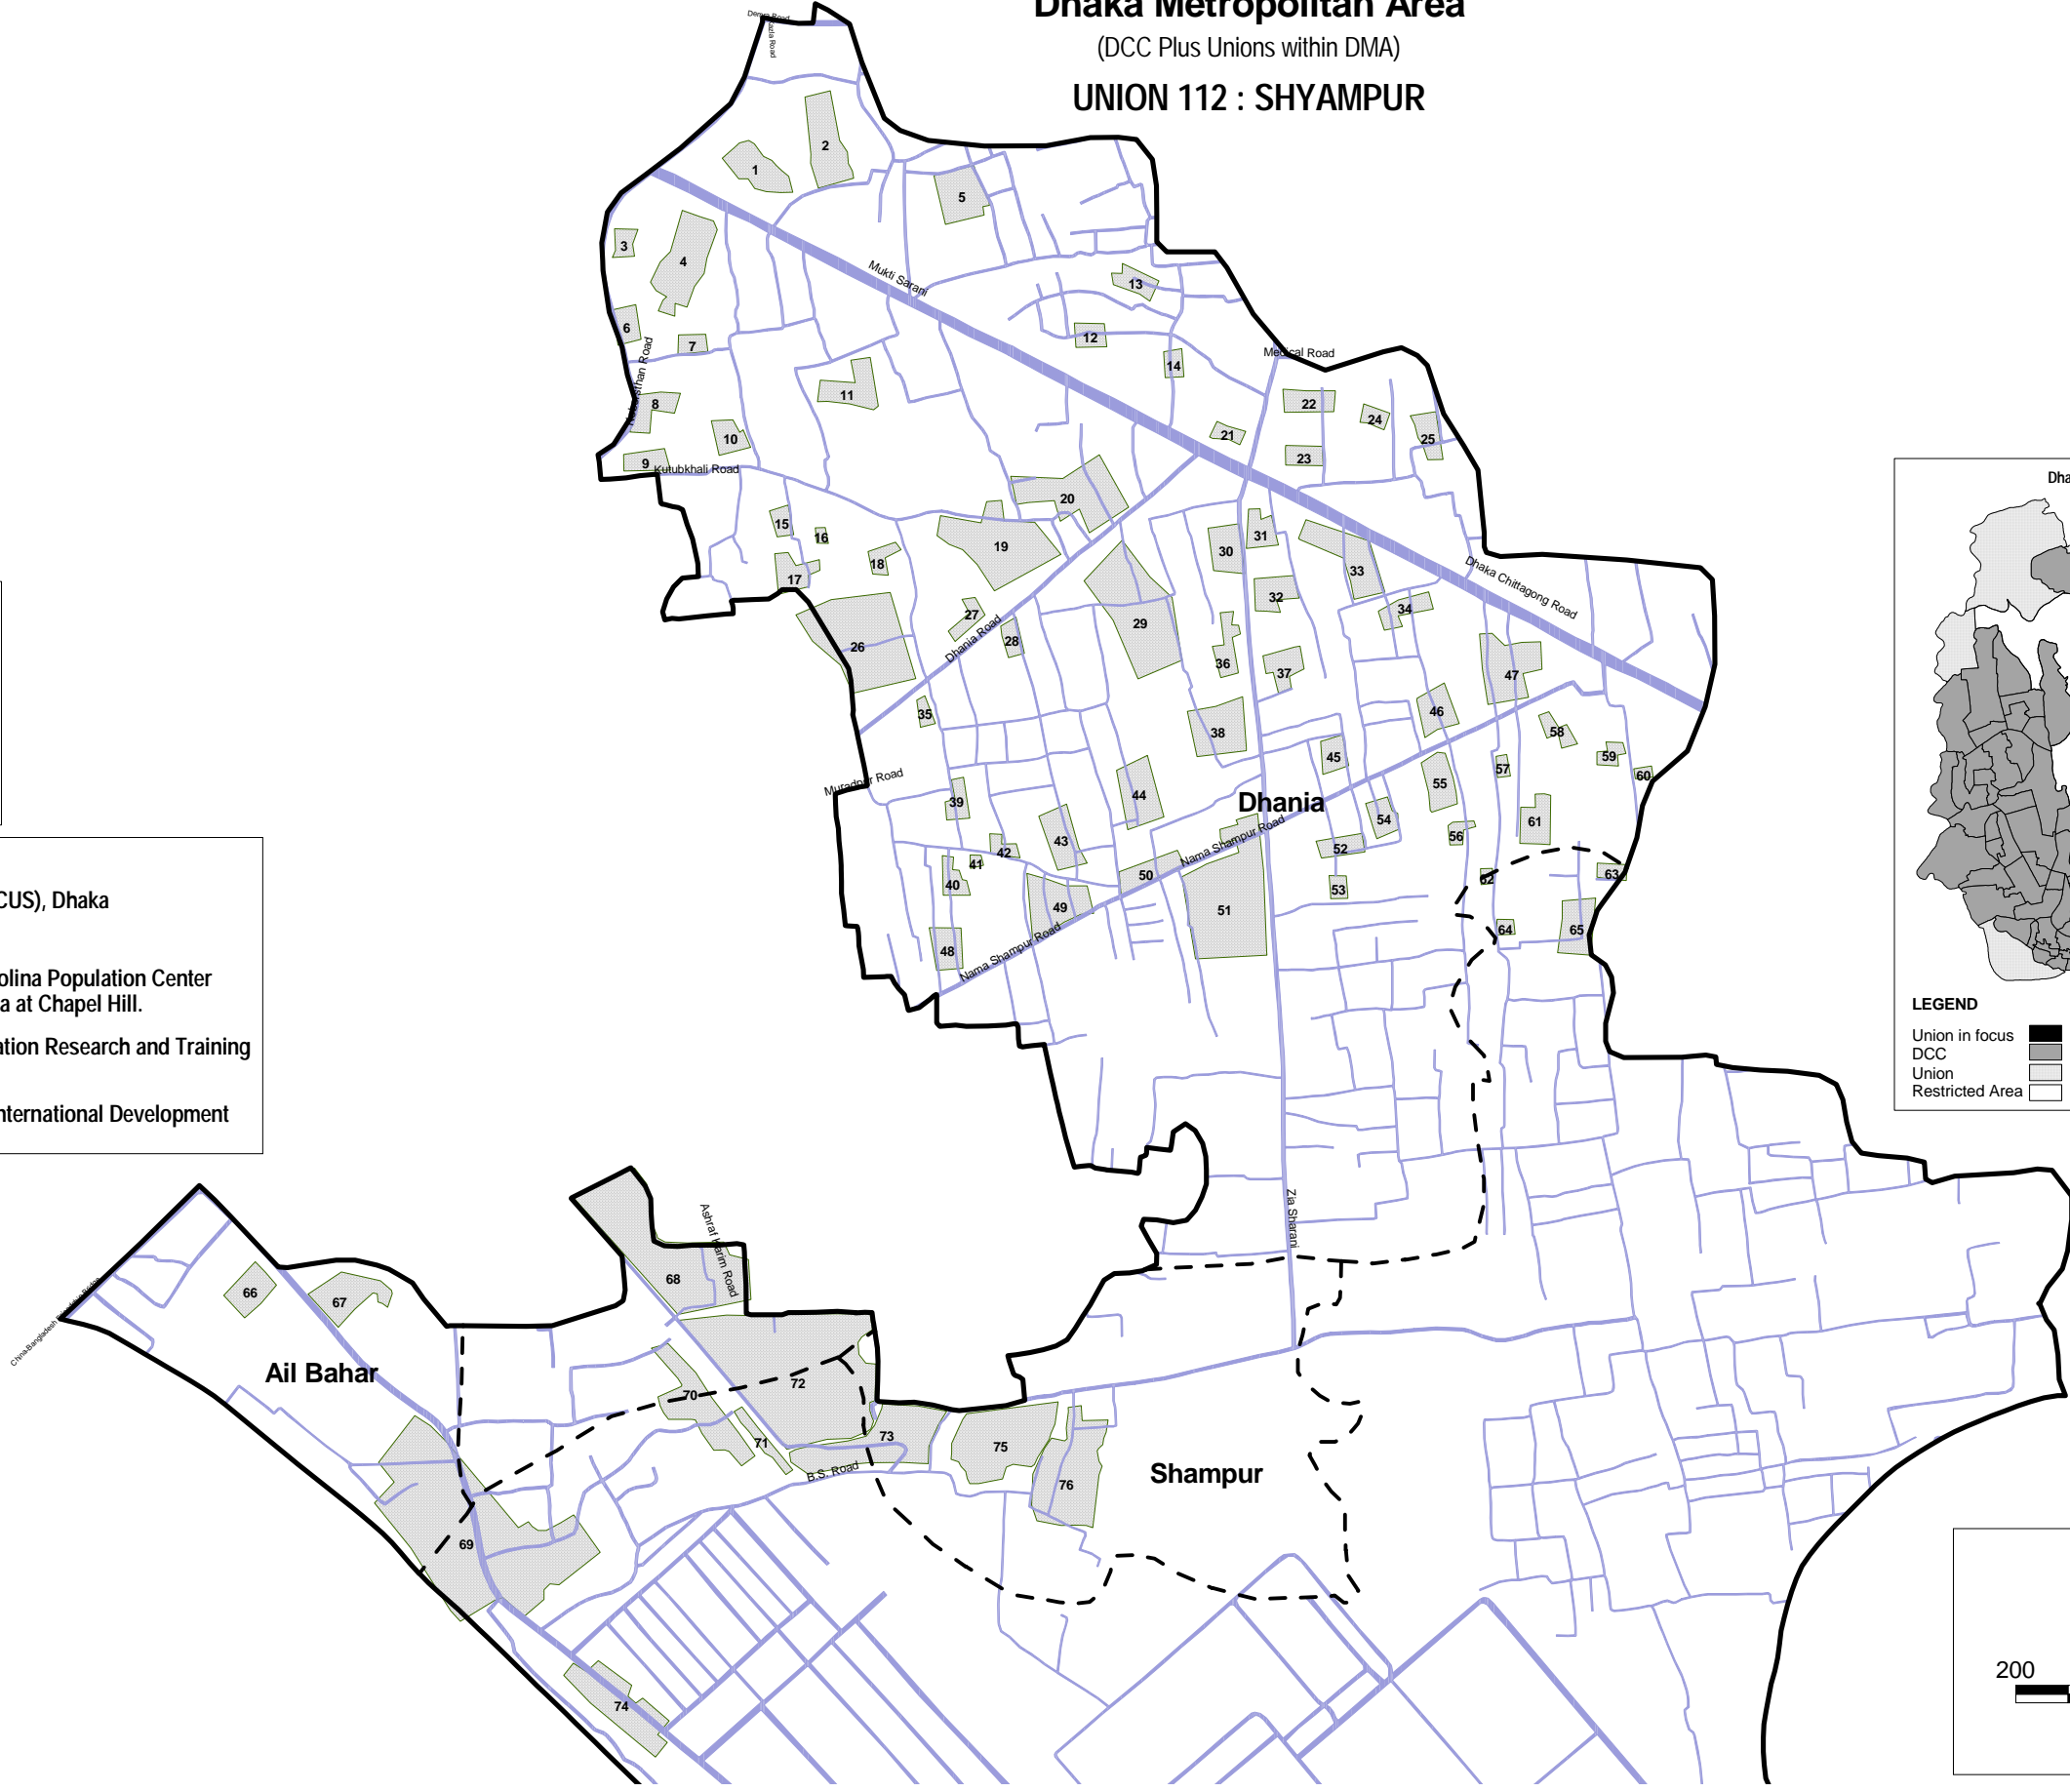

90°26' E

90°28' E

SLUMS IN BANGLADESH CITIES, 2005

Dhaka Metropolitan Area

(DCC Plus Unions within DMA)

UNION 112 : SHYAMPUR

LEGEND

- Union Boundary
- Mouza Boundary
- Road
- Rail Line
- Slum Cluster

Prepared by
 Centre for Urban Studies (CUS), Dhaka

With
 MEASURE Evaluation, Carolina Population Center
 University of North Carolina at Chapel Hill.

National Institute of Population Research and Training

Funded by
 United States Agency for International Development

Dhaka Metropolitan Area

LEGEND

- Union in focus
- DCC
- Union
- Restricted Area

Shyampur Union

200 0 200 Meters

R. F. 1:14000

90°26' E

90°28' E

23°42' N

23°42' N