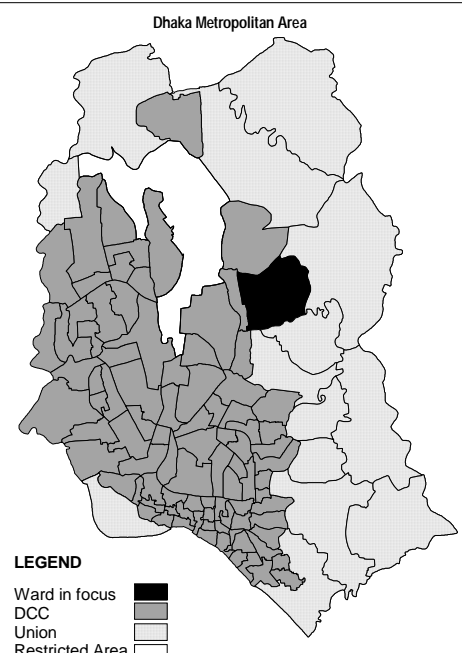

SLUMS IN BANGLADESH CITIES, 2005

Dhaka Metropolitan Area

(DCC Plus Unions within DMA)

UNION 106 : VATARA

LEGEND

| | |
|--|----------------|
| | Union Boundary |
| | Mouza Boundary |
| | Road |
| | Rail Line |
| | Slum Cluster |

Prepared by
 Centre for Urban Studies (CUS), Dhaka

With
 MEASURE Evaluation, Carolina Population Center
 University of North Carolina at Chapel Hill.

National Institute of Population Research and Training