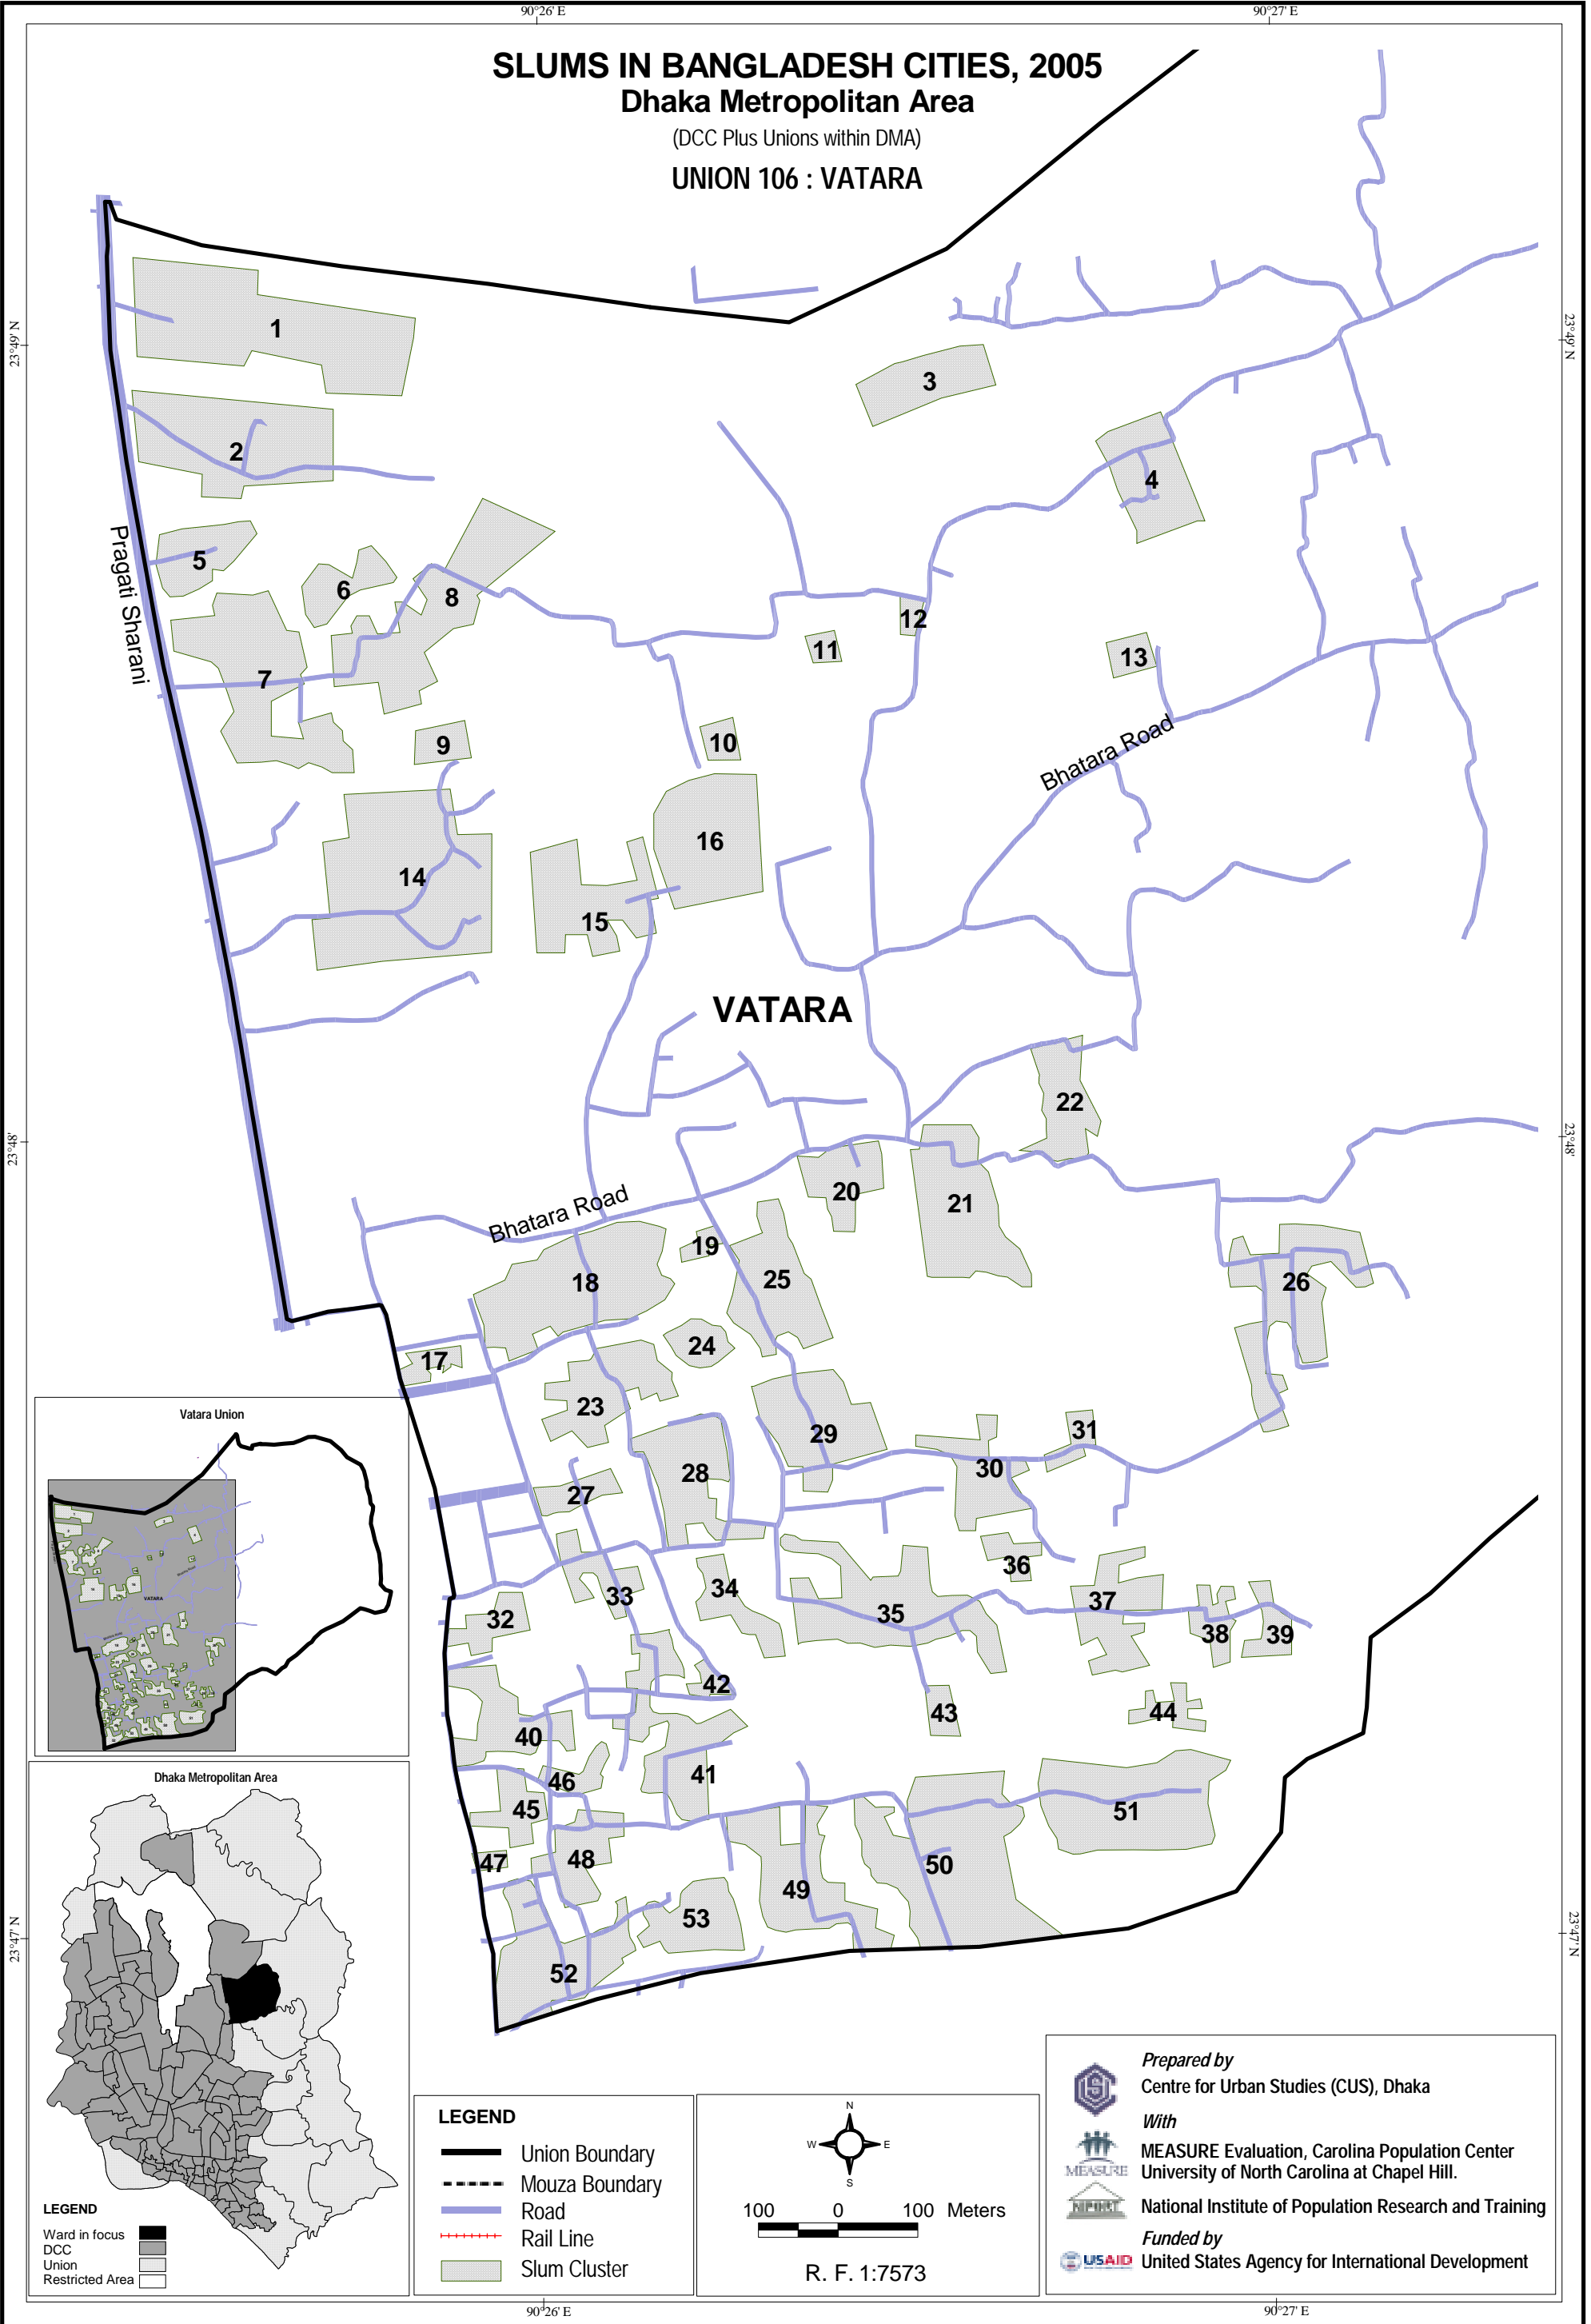

SLUMS IN BANGLADESH CITIES, 2005

Dhaka Metropolitan Area

(DCC Plus Unions within DMA)

UNION 106 : VATARA

LEGEND

| | |
|--|----------------|
| | Union Boundary |
| | Mouza Boundary |
| | Road |
| | Rail Line |
| | Slum Cluster |

Prepared by
 Centre for Urban Studies (CUS), Dhaka

With
 MEASURE Evaluation, Carolina Population Center
 University of North Carolina at Chapel Hill.

National Institute of Population Research and Training