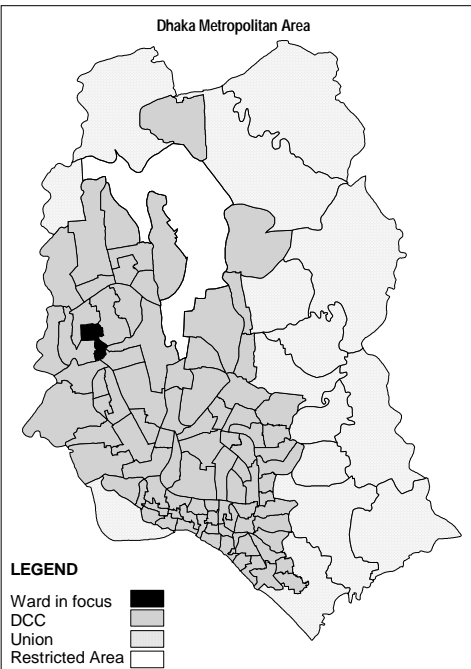

90°21'30 E

90°22' E

SLUMS IN BANGLADESH CITIES, 2005

Dhaka Metropolitan Area

(DCC Plus Unions within DMA)

WARD No. 11

23°47'30 N

23°47'30 N

23°47' N

23°47' N

23°46'30 N

23°46'30 N

Ward 12

1. MADHAYA PAIKPARA

2. PAIK PARA

1

2

Ward 10

Ward 13

3. SOUTH PAIK PARA

Ward 16

4. KAYLANPUR

Ward 41

Ward 43

90°21'30 E

90°22' E