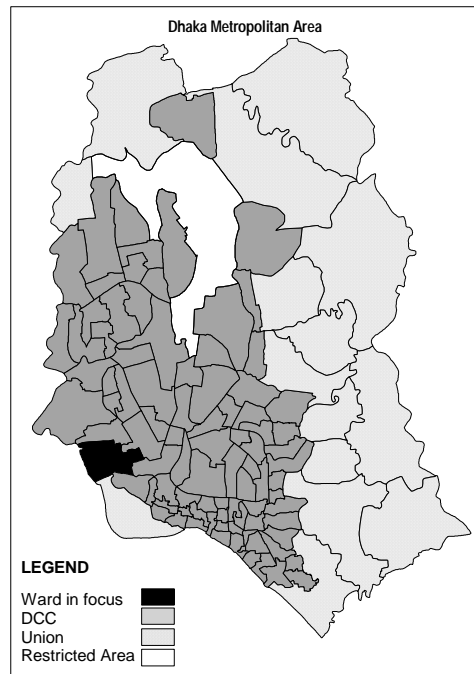

SLUMS IN BANGLADESH CITIES, 2005

Dhaka Metropolitan Area

(DCC Plus Unions within DMA)

WARD No. 48

LEGEND
 Ward in focus
 DCC
 Union
 Restricted Area

LEGEND
 Slum Cluster
 Road
 Railway
 Ward Boundary
 Mahalla Boundary

Prepared by
 Centre for Urban Studies (CUS), Dhaka

With
 MEASURE Evaluation, Carolina Population Center
 University of North Carolina at Chapel Hill

NIPORT
 National Institute of Population Research and Training