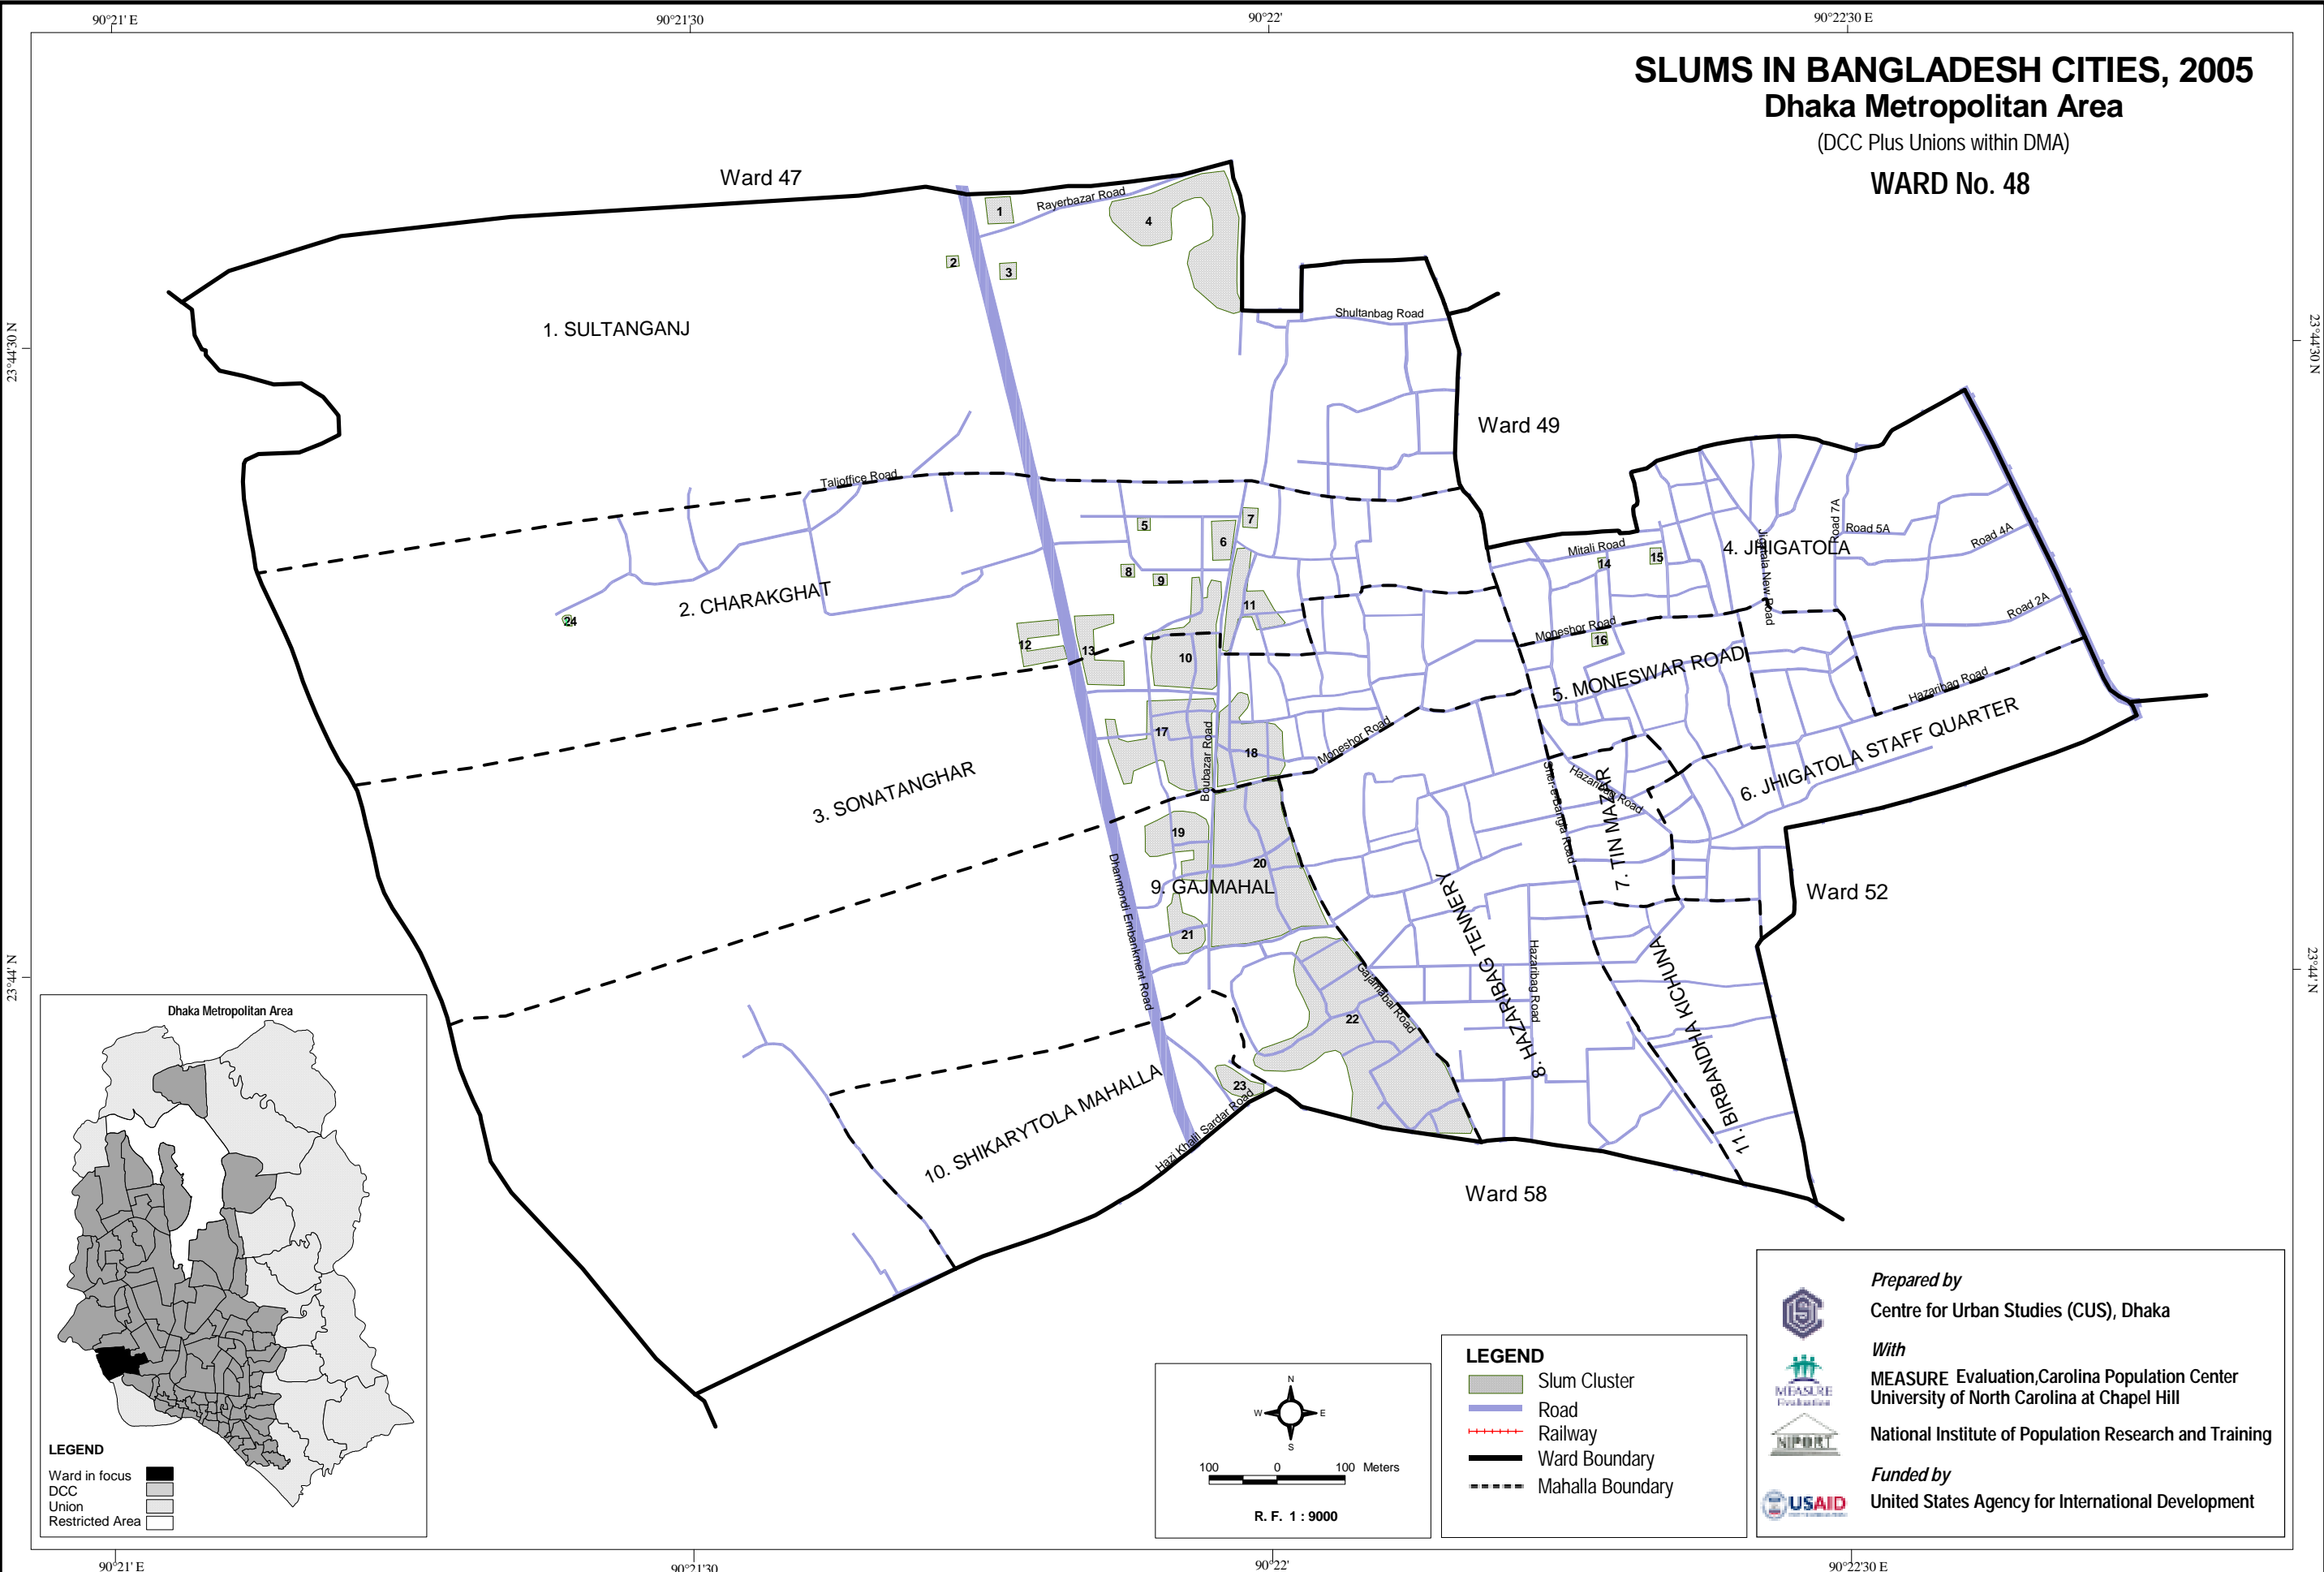

SLUMS IN BANGLADESH CITIES, 2005

Dhaka Metropolitan Area

(DCC Plus Unions within DMA)

WARD No. 48

LEGEND
 Ward in focus
 DCC
 Union
 Restricted Area

LEGEND
 Slum Cluster
 Road
 Railway
 Ward Boundary
 Mahalla Boundary

Prepared by
 Centre for Urban Studies (CUS), Dhaka

With
 MEASURE Evaluation, Carolina Population Center
 University of North Carolina at Chapel Hill

NIPORT
 National Institute of Population Research and Training