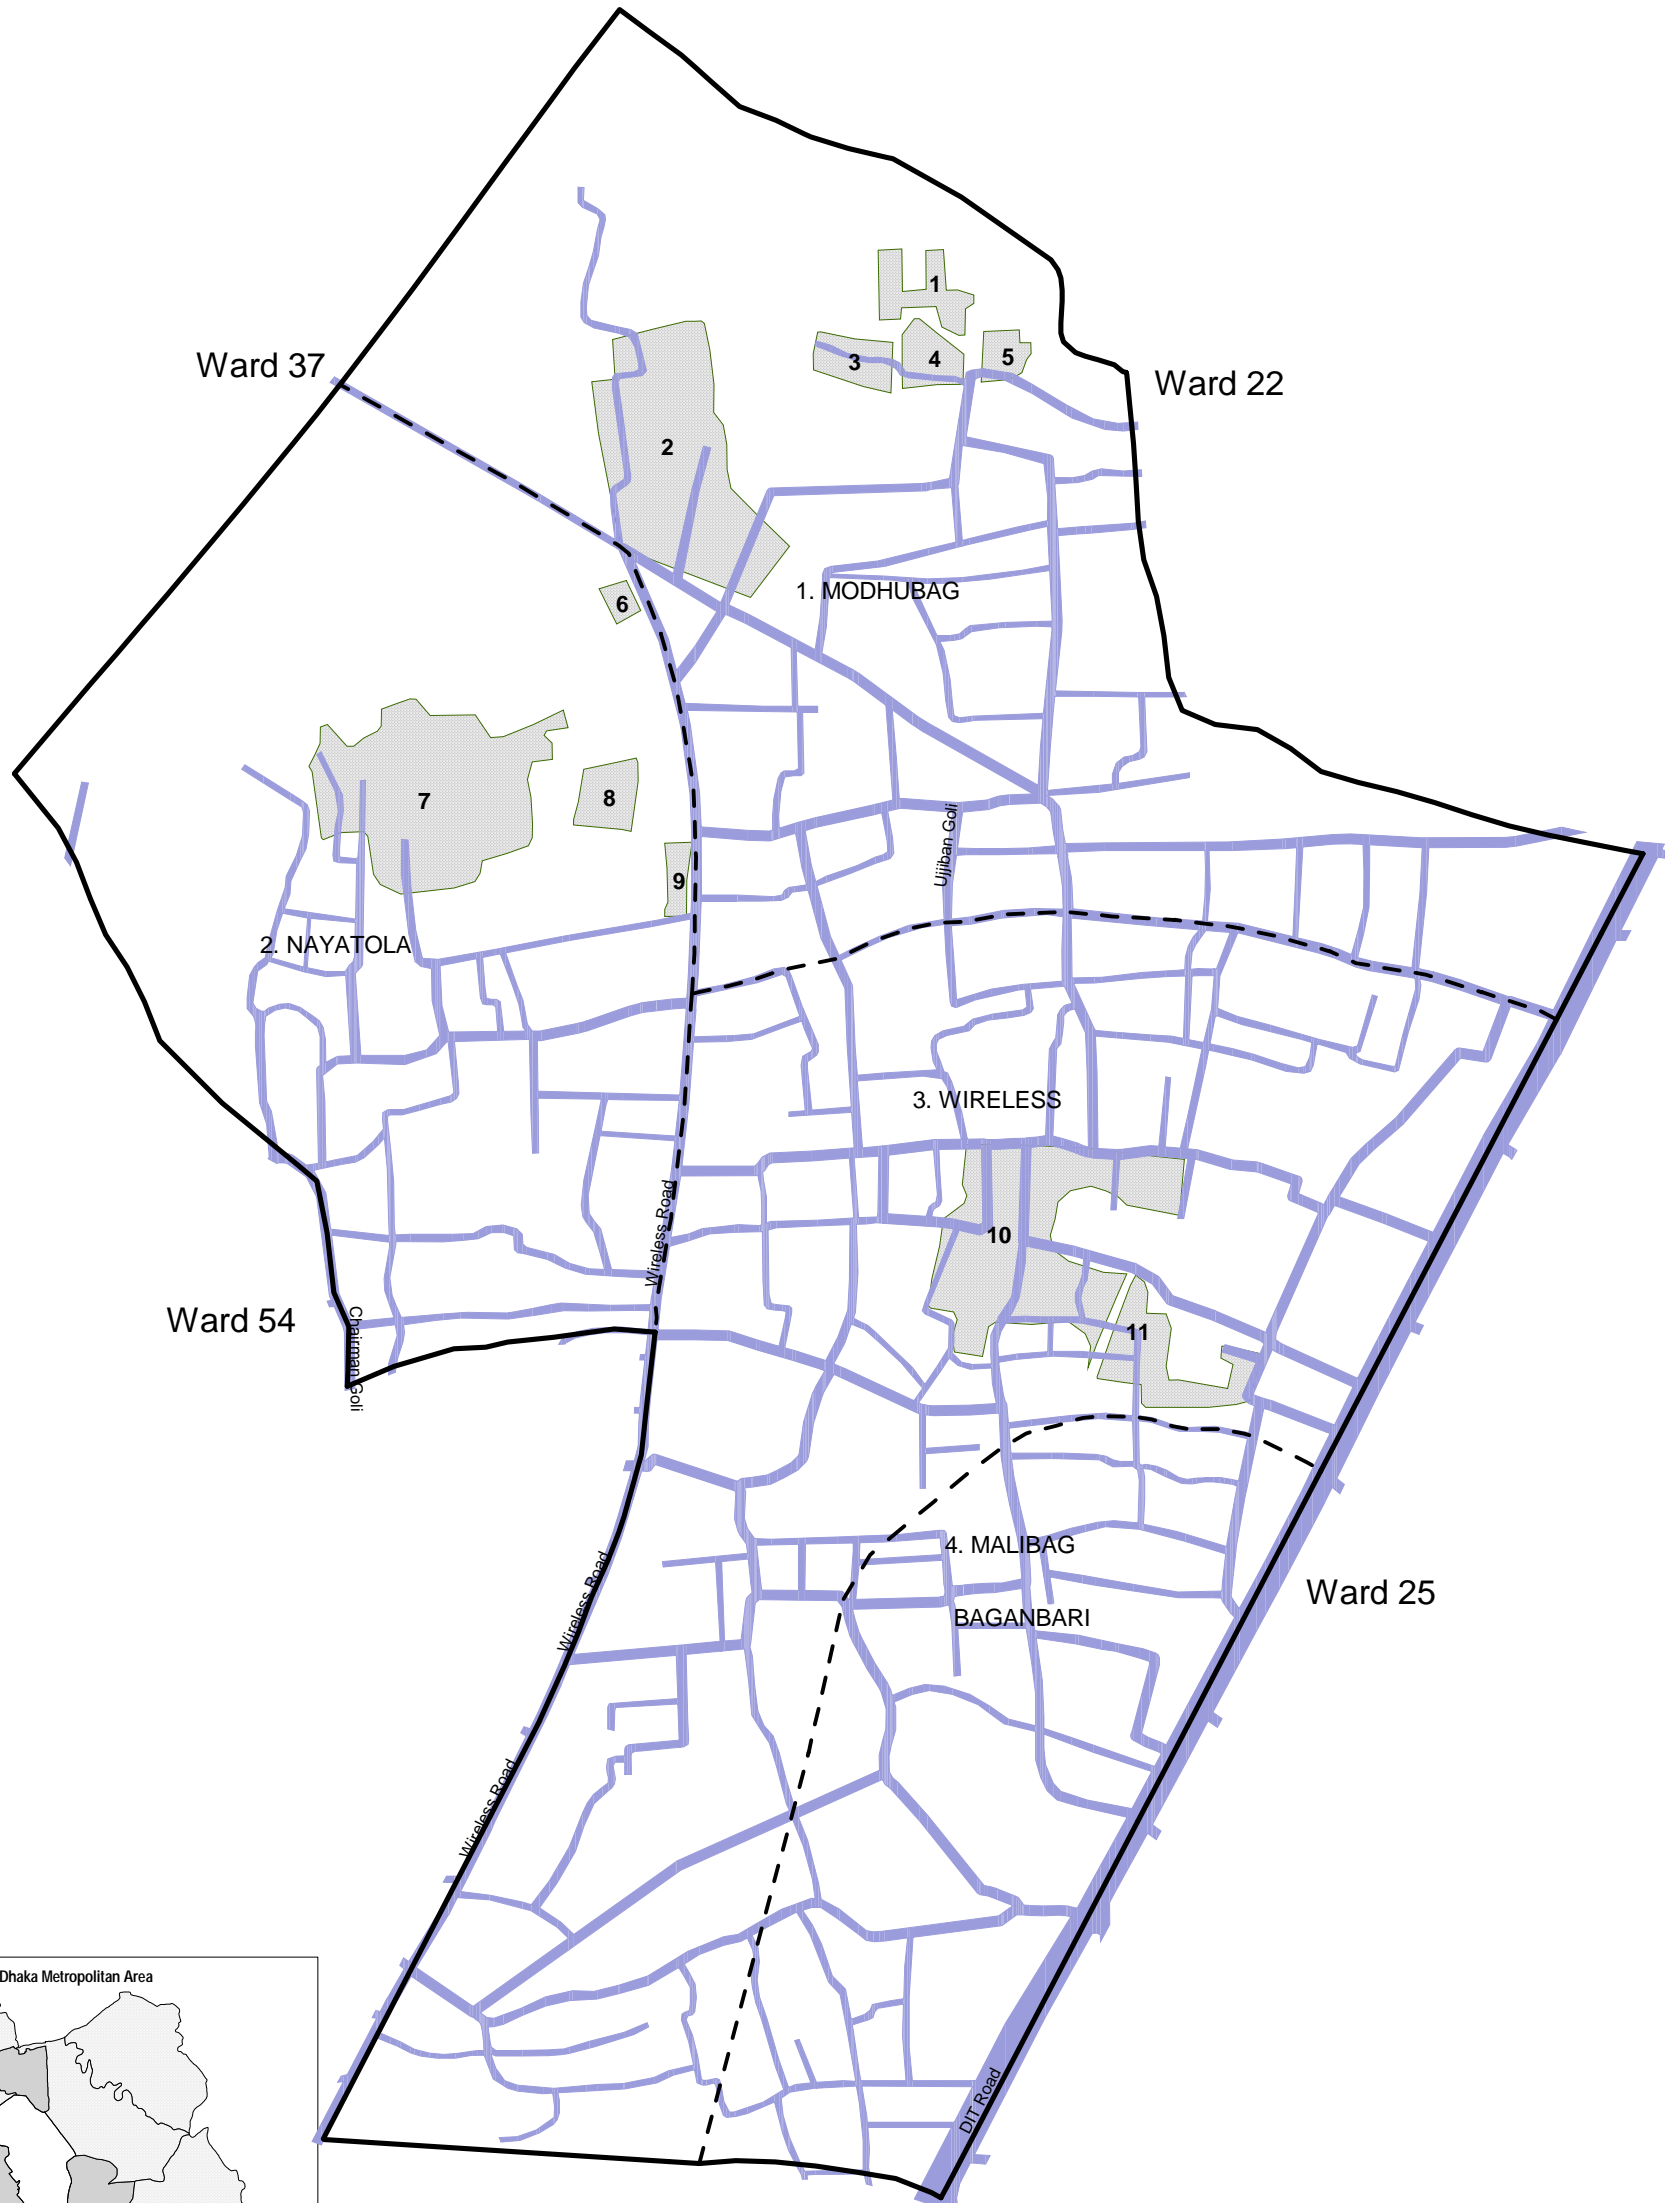

SLUMS IN BANGLADESH CITIES, 2005

Dhaka Metropolitan Area

(DCC Plus Unions within DMA)

WARD No. 55

LEGEND

- Slum Cluster
- Road
- Railway
- Ward Boundary
- Mahalla Boundary
- Primary Sampling Unit (PSU)

50 0 50 100 Meters 1:5000

Centre for Urban Studies (CUS), Dhaka
 House # 59/B, Road # 16 (New) Dhanmondi R/A
 Dhaka-1209, Bangladesh
 with
University of North Carolina at Chapel Hill, USA

LEGEND

- Ward in focus
- DCC
- Union
- Restricted Area